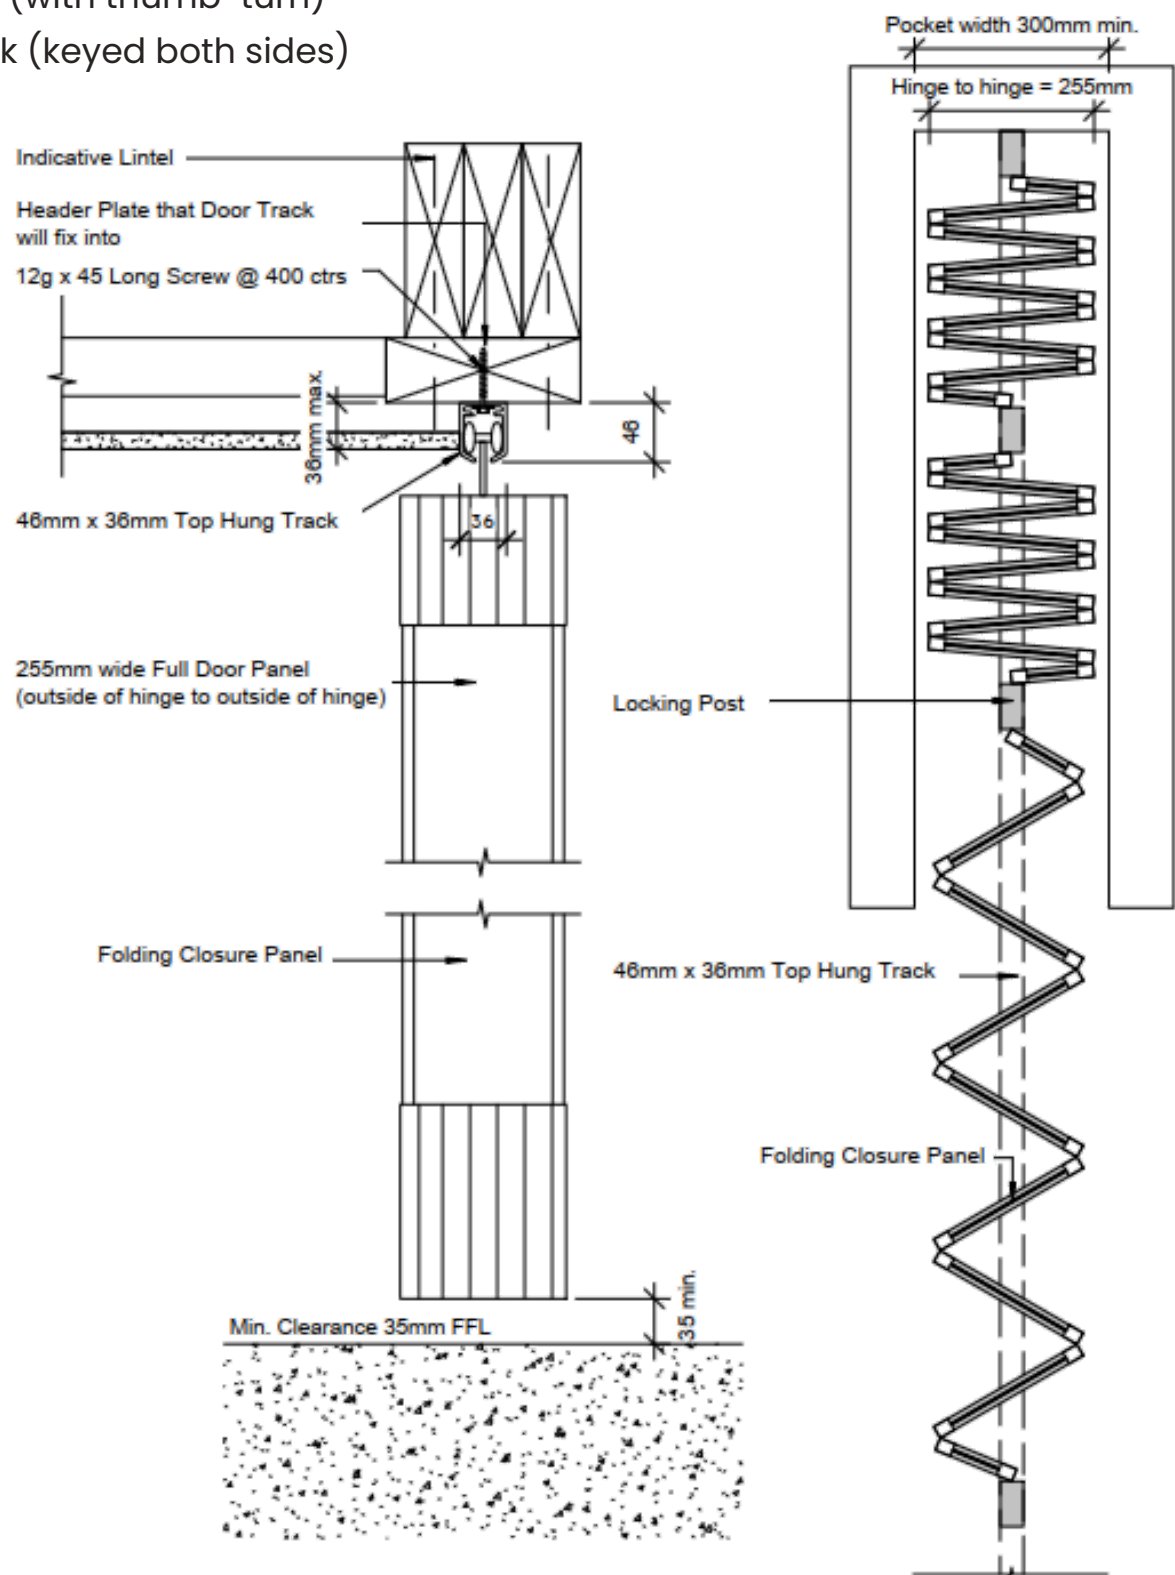

TECHNICAL SPECIFICATIONS

MAXIMUM WIDTH	Unlimited
MAXIMUM HEIGHT	4200mm
APPROX. WEIGHT PER SQM	12 kgs. per sqm
PANEL TYPE	Perforated aluminium
PANEL WIDTH	205mm (255mm hinge to hinge)
PANEL THICKNESS	2mm
LOCKING POSTS	70mm deep x 35mm wide
CEILING TRACKS	46mm deep x 36mm wide (36mm allowed to be recessed)
STANDARD CURVES	45° and 90° | 230mm radius (special curves upon request)
DOOR FINISH	Standard Satin Silver Anodised / Dulux Duralloy Powder Coating
LOCKING POSTS	

- Main locking posts have a top & bottom mechanically retractable locking system
- Intermediate posts have bottom-locking pins
- Bi-parting posts are available with latch-locking systems for easy egress where required

LOCKING (Euro Cylinders)

- Snib Lock (with thumb-turn)
- Dead Lock (keyed both sides)

EXTERNAL WORKS BY OTHERS

- Structurally sound timber structure (throughout the ceiling track line) to support the folding closure, designed & approved by a certified engineer
- Adequate room for the door within the pocket, if required (inquire with Scotty Doors)

PRODUCT WARRANTY

12 months (Materials and Workmanship)

Scotty Doors Ltd has a continuing programme of product development and reserves the right to alter specifications at any time without notice.

A full range of extra details available at www.scottydoors.com

+64 9 479 4779 | 0800 760 687

office@scottydoors.com

www.scottydoors.com

30 Tarnedale Grove, Rosedale
0632 Auckland, New Zealand

PO Box 305041, Triton Plaza
0757 Auckland, New Zealand